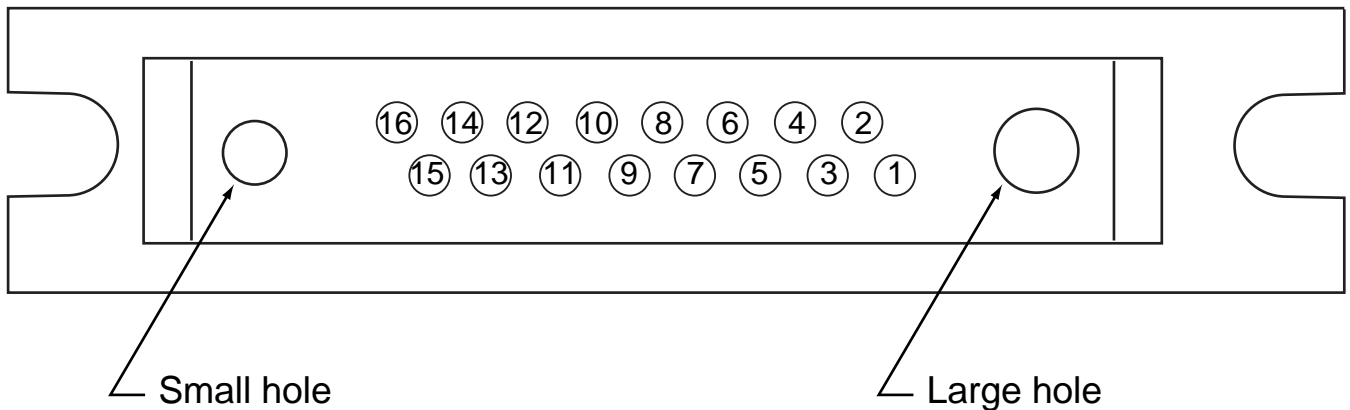

# Central Preshower Connector Numbering Scheme **NORTH End**

*Polished face of Wavelength-shifting connector  
(detector end)*

*OR looking down at **back** of CPS waveguide connector*

*Polished face of CPS connector, end of waveguide*